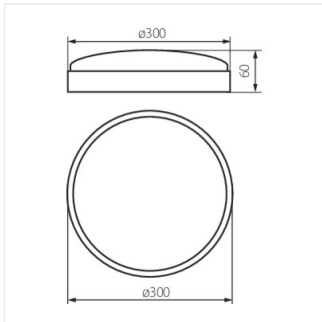

DUNO

Stropné LED svietidlo

DUNO LED 24W-WW-O