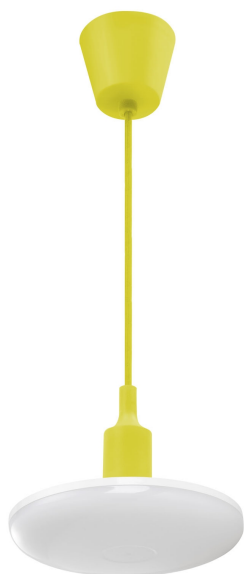

ALBENE

Technical data:

Code	SLI044004_YELLOW
Power	18 W
Nominal current	156 mA
Voltage	230 V
Energy efficiency class	LED
Energy consumption	20 kWh/1000h
Frequency	50 Hz
Protection class	II
Luminous flux	1400 lm
Lamp efficacy	77 lm/W
Colour temperature	3000 K
Colour of light	WW
Beam angle	120 °
RA	80
Uniformity of color SDCM max	5
Dimmable	-
Working temperature range	-20/+40 °
Lifespan	17000 h
Housing material	PC
Degree of protection (IP)	IP20
Colour	ŻÓŁTY
Dimension (AxBxC)	150x83 (prEXTód 1000) mm
Weight	0,284 kg
For use	Inside
Assembly	Pendant
Application	INT
Number of pieces on the packaging	40 pcs.
Made in	PRC