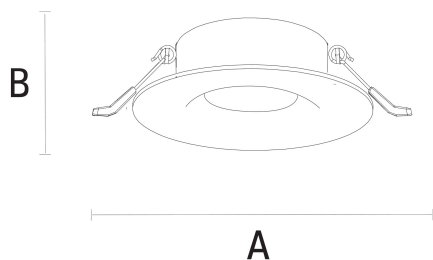

FIALE III GU10 spotlight for replaceable light source GU10

Technical data:

Code	SLIP001002
Voltage	250 V
Energy efficiency class	A++ to E
Protection class	II
Light source included	-
Working temperature range	-20/+40 °
Lifespan	17000 h
Housing material	Aluminum
Socket	GU10
Degree of protection (IP)	IP20
Colour	White
Dimension (AxBxC)	85x45 mm
Mounting hole	73 mm
Weight	0.121 kg
For use	Inside
Assembly	In the ceiling
Application	INT
Number of pieces on the packaging	40 pcs.
Made in	PRC
Other	MAX 10W LED; MAX 50W Halogen

Additional information:

*GU10. Luminaire sold without light source. Adapter GU10 included.

Related documents:

 User manual

 Declaration of Conformity