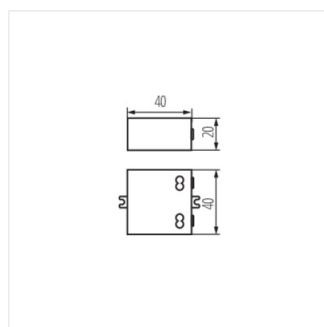

DRIFT LED 3-18W

DRIFT LED 0-6W

DRIFT

Napájanie CV

DRIFT LED 3-18W

DRIFT LED 0-6W