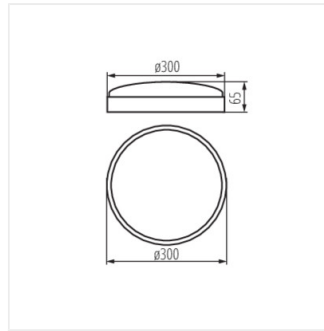

DUNO LED N24W