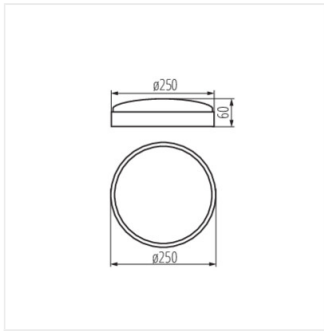

DUNO LED N

Stropné LED svietidlo

DUNO LED N15W