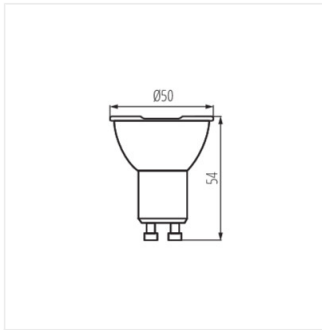

iQ LED

Kanlux

IQ-LED GU10

Svetelný zdroj LED

IQ-LED GU10 5W