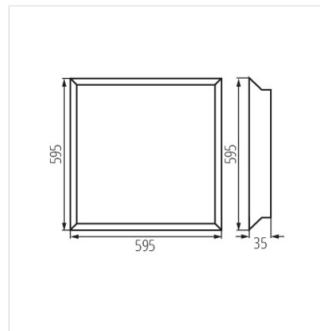

BLINGO R 38W 6060 CW

BLINGO BL

Vstavaný LED panel

BLINGO P 38W 6060

BLINGO R 38W 12030

BLINGO R 38W 6060 CW

		BLINGO LED				
		BLINGO P 38W 6060 NW	BLINGO R 38W 12030 NW	BLINGO R 38W 6060 NW	BLINGO RU 38W 6060 NW	BLINGO TU 48W 6060 NW
ACCESSORIES	index	33180	29823	29822	29824	29825
ADTR-H 6060 B	29845	✓		✓	✓	
ADTR-H 6060 SR	29844	✓		✓	✓	
ADTR-H 6060 W	29843	✓		✓	✓	
ADTR-H 12030 B	33391		✓			
ADTR-H 12030 SR	33392		✓			
ADTR-H 12030 W	33390		✓			
ADTR-H 76MM 6060 B (on individual order only)	33396					✓
ADTR-H 76MM 6060 SR (on individual order only)	33397					✓
ADTR-H 76MM 6060 W (on individual order only)	33398					✓
CLIPS BLINGO RT	29826	✓	✓	✓	✓	✓
SPN BRAVO S/P 60-62	28504	✓	✓	✓	✓	✓