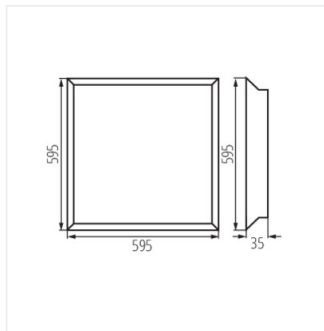

BLINGO R 38W 6060 CW

BLINGO BL

Vstavaný LED panel

BLINGO P 38W 6060

BLINGO R 38W 12030

BLINGO R 38W 6060 CW

		BLINGO LED				
		BLINGO P 38W 6060 NW	BLINGO R 38W 12030 NW	BLINGO R 38W 6060 NW	BLINGO RU 38W 6060 NW	BLINGO TU 48W 6060 NW
ACCESSORIES	index	33180	29823	29822	29824	29825
ADTR-H 6060 B	29845	✓		✓	✓	
ADTR-H 6060 SR	29844	✓		✓	✓	
ADTR-H 6060 W	29843	✓		✓	✓	
ADTR-H 12030 B	33391		✓			
ADTR-H 12030 SR	33392		✓			
ADTR-H 12030 W	33390		✓			
ADTR-H 76MM 6060 B (on individual order only)	33396					✓
ADTR-H 76MM 6060 SR (on individual order only)	33397					✓
ADTR-H 76MM 6060 W (on individual order only)	33398					✓
CLIPS BLINGO RT	29826	✓	✓	✓	✓	✓
SPN BRAVO S/P 60-62	28504	✓	✓	✓	✓	✓