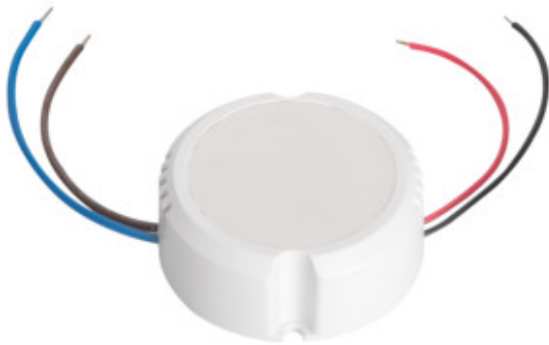

CIRCO

Napájanie CV

$[V]$ 220-240 AC	$[Hz]$ 50/60	CV 	PRI [V] 220-240	SEC [V] 12 DC		IP 20
			$[mm^2]$ 0,5	 5+25		

CIRCO LED 12VDC 0-10W

	$[V]$	
CIRCO LED 12VDC 0-10W	24240	220-240 AC 0-10
CIRCO LED 12VDC 0-15W	24241	220-240 AC 0-15

CIRCO LED 12VDC 0-10W

CIRCO LED 12VDC 0-15W

CIRCO

Napájanie CV

CIRCO LED