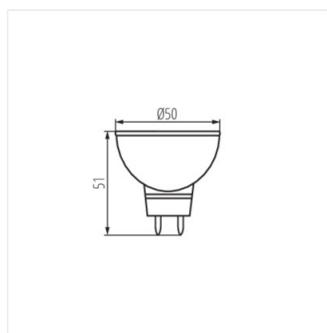

TOMI LED 5W MR16

TOMI LED 5W MR16