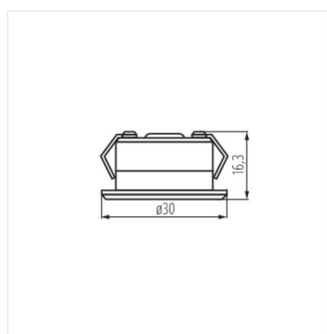

IMBER LED NW

IMBER LED