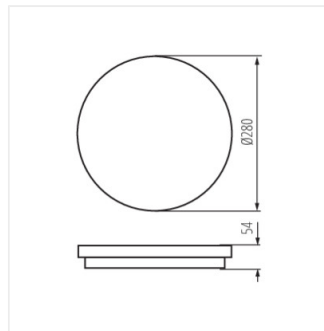

## STIVI LED

Stropné LED svietidlo

STIVI LED 24W-NW-O

STIVI LED 24W-NW-O-SE

STIVI LED 36W-NW-O

STIVI LED 36W-NW-O-SE

STIVI LED 24W-NW-O

STIVI LED 24W-NW-O-SE