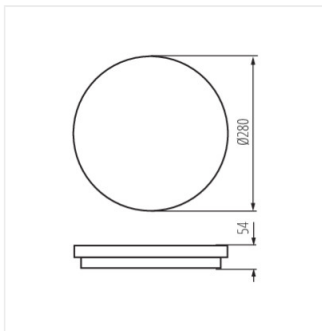

## STIVI LED

Stropné LED svietidlo

STIVI LED 24W-NW-O

STIVI LED 24W-NW-O-SE

STIVI LED 36W-NW-O

STIVI LED 36W-NW-O-SE

STIVI LED 24W-NW-O

STIVI LED 24W-NW-O-SE