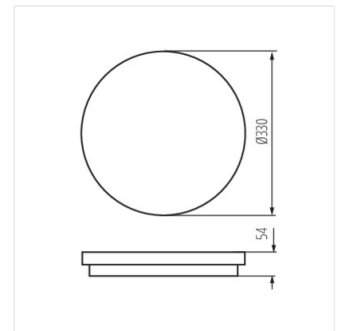

STIVI LED 36W-NW-O-SE

STIVI LED 36W-NW-O-SE