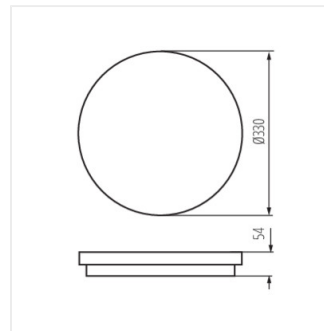

## STIVI LED

Stropné LED svietidlo

STIVI LED 24W-NW-O

STIVI LED 24W-NW-O-SE

STIVI LED 36W-NW-O

STIVI LED 36W-NW-O-SE

STIVI LED 24W-NW-O

STIVI LED 24W-NW-O-SE