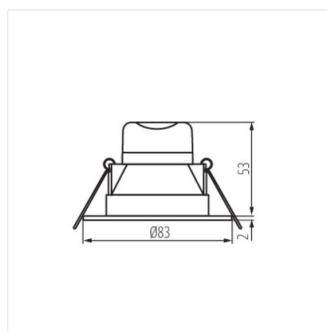

- Materiál korpusu: plast
- Materiál difúzora: plast

IVIAN LED

Bodové LED svietidlo IP44

IVIAN LED 4,5W W-WW

IVIAN LED 4,5W SN-WW

IVIAN LED 4,5W W-NW

IVIAN LED 4,5W SN-NW

IVIAN LED 4-5W