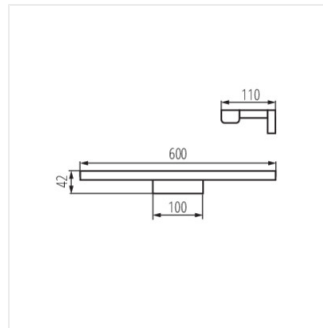

ASTEN IP44 15W-NW-B

ASTEN IP44 8W-NW-W

ASTEN IP44 12W-NW-W

ASTEN LED IP44

Nástenné LED svietidlo

ASTEN IP44 15W-NW-W

ASTEN LED IP44 8W

ASTEN LED IP44 12W