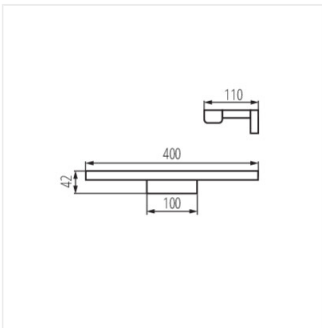

ASTEN IP44 15W-NW-B

ASTEN IP44 8W-NW-W

ASTEN IP44 12W-NW-W

ASTEN LED IP44

Nástenné LED svietidlo

ASTEN IP44 15W-NW-W

ASTEN LED IP44 8W

ASTEN LED IP44 12W