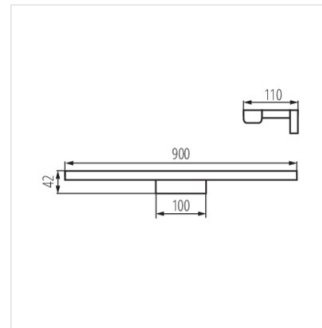

ASTEN IP44 15W-NW-B

ASTEN IP44 8W-NW-W

ASTEN IP44 12W-NW-W

ASTEN LED IP44

Nástenné LED svietidlo

ASTEN IP44 15W-NW-W

ASTEN LED IP44 8W

ASTEN LED IP44 12W