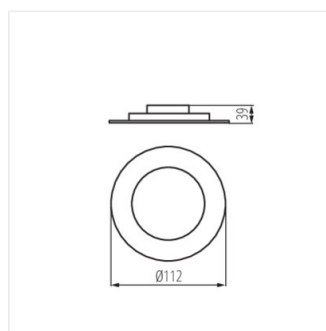

## LITEN LED

Svietidlo typu downlight

LITEN LED 6W-NW

LITEN LED 8W-NW

LITEN LED 6W

LITEN LED 8W