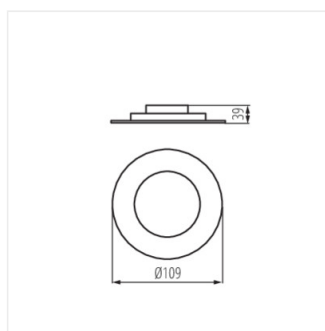

## LITEN LED

Svietidlo typu downlight

LITEN LED 6W-NW

LITEN LED 8W-NW

LITEN LED 6W

LITEN LED 8W