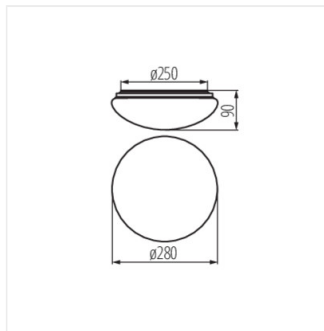

CORSO LED N SE

Stropné LED svietidlo

CORSO LED N 12-NW-SE