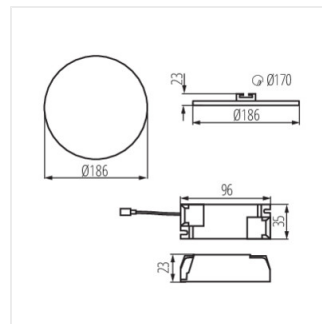

AREL LED DO 20W