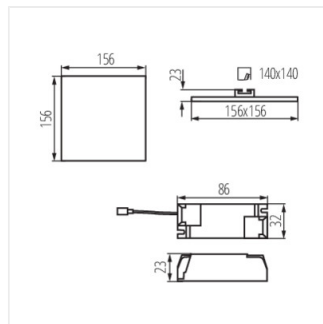

AREL LED DL 14W