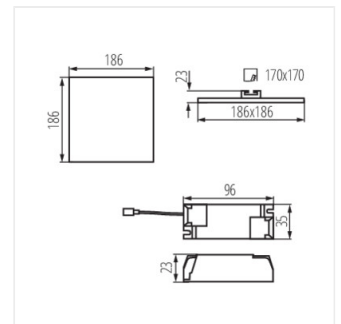

AREL LED DL 20W