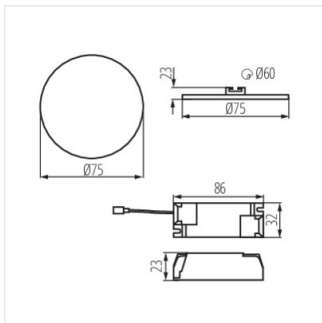

## AREL LED

Svietidlo typu downlight

AREL LED DO 25W

AREL LED DL 25W

AREL LED DO 6W

AREL LED DL 6W

AREL LED DO 10W

AREL LED DL 10W