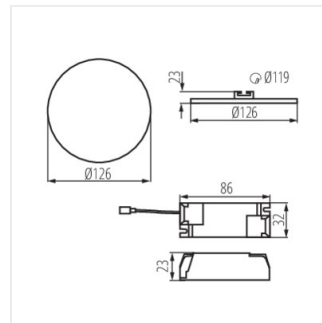

AREL LED DO 10W