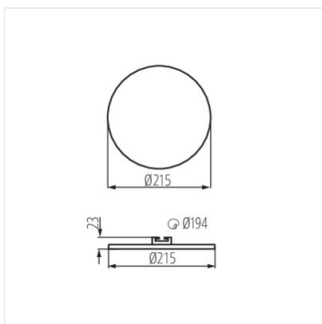

AREL LED DO 25W