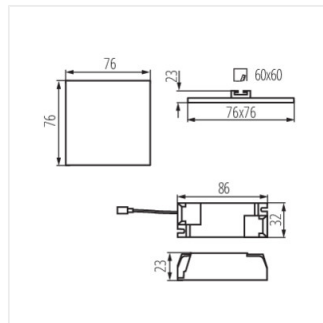

## AREL LED

Svietidlo typu downlight

AREL LED DO 25W

AREL LED DL 25W

AREL LED DO 6W

AREL LED DL 6W

AREL LED DO 10W

AREL LED DL 10W