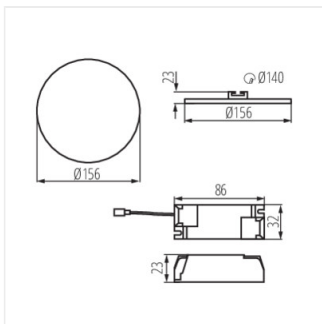

AREL LED DO 14W