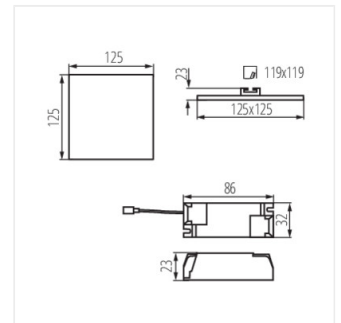

## AREL LED

Svietidlo typu downlight

AREL LED DO 25W

AREL LED DL 25W

AREL LED DO 6W

AREL LED DL 6W

AREL LED DO 10W

AREL LED DL 10W