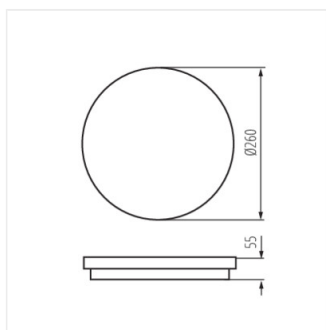

BENO LED

Stropné LED svietidlo

BENO 24W O