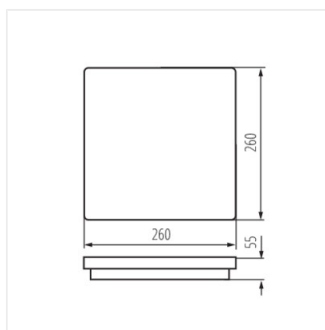

BENO LED

Stropné LED svietidlo

BENO 24W L