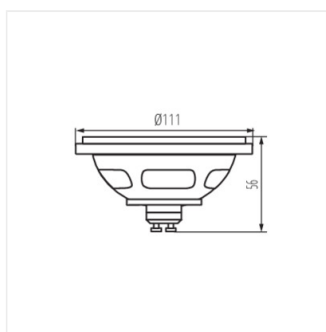

- Materiál difúzora: plast

ES-111 LED

Svetelný zdroj LED

ES-111 LED SL/WW/W

ES-111 LED SL/WW/SR

ES-111 LED SL/NW/SR

ES-111 LED SL