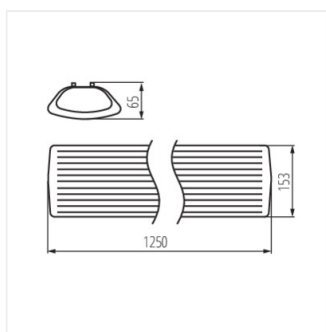

## MEBA 4LED

Lineárne svietidlo pre LED tuby T8

MEBA 4LED 2X120 PS

MEBA 4LED 2X120 OP PS

MEBA 4LED 2X150 OP PS

MEBA 4LED 2X120

MEBA 4LED 2X120

MEBA 4LED 2X150