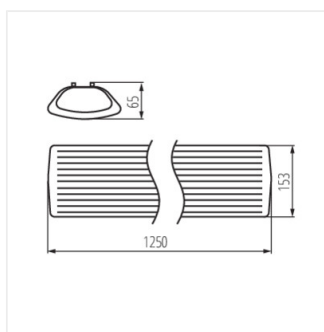

## MEBA 4LED

Lineárne svietidlo pre LED tuby T8

MEBA 4LED 2X120 PS

MEBA 4LED 2X120 OP PS

MEBA 4LED 2X150 OP PS

MEBA 4LED 2X120

MEBA 4LED 2X120

MEBA 4LED 2X150