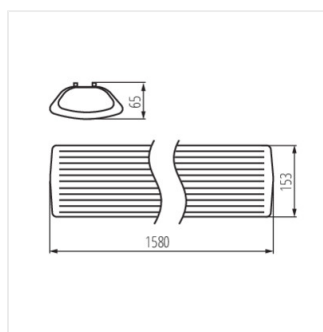

## MEBA 4LED

Lineárne svietidlo pre LED tuby T8

MEBA 4LED 2X120 PS

MEBA 4LED 2X120 OP PS

MEBA 4LED 2X150 OP PS

MEBA 4LED 2X120

MEBA 4LED 2X120

MEBA 4LED 2X150