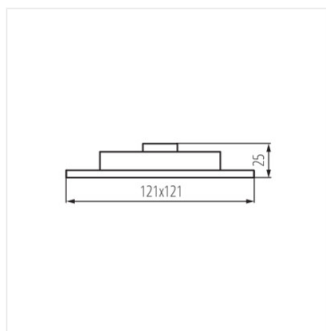

SP LED N

Svietidlo typu downlight

SP LED N 6W NW-S

SP LED N 6W WW-R

SP LED N 12W WW-R

SP LED N 18W NW-S

SP LED N 18W NW-R

SP LED N 6W-S