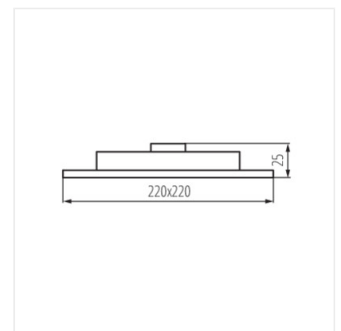

SP LED N 18W-S