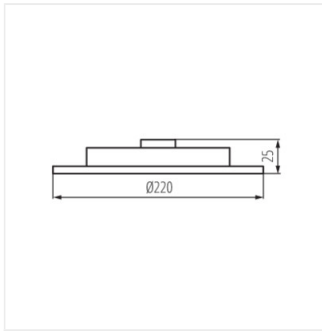

SP LED N 6W-R

SP LED N 12W-R

SP LED N 18W-S

SP LED N

Svietidlo typu downlight

SP LED N 18W-R