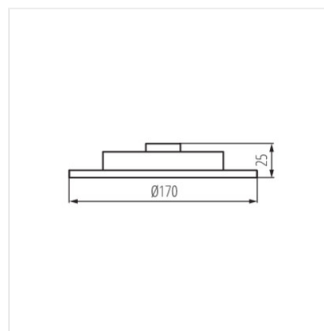

SP LED N 12W-R