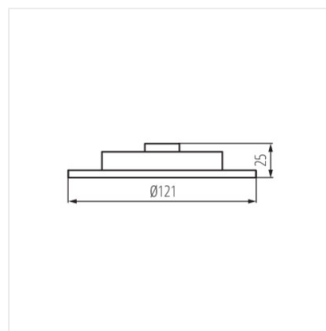

SP LED N

Svietidlo typu downlight

SP LED N 6W NW-S

SP LED N 6W WW-R

SP LED N 12W WW-R

SP LED N 18W NW-S

SP LED N 18W NW-R

SP LED N 6W-S