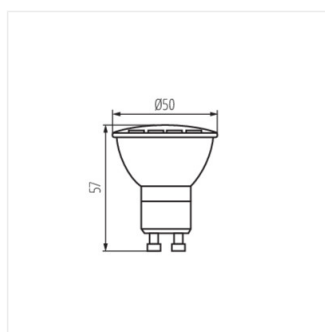

GU10 LED N 4W-CW