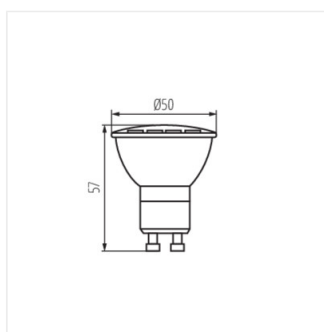

GU10 LED N 4W-NW