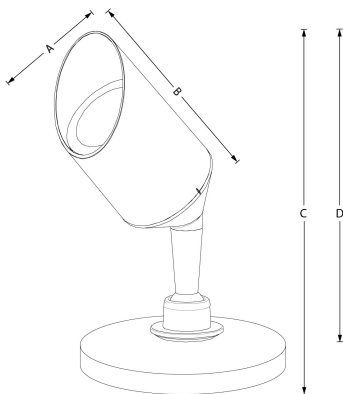

**FLORI GU10 garden lamp for replaceable light source GU10**

**Technical data:**

|                                   |                   |
|-----------------------------------|-------------------|
| Code                              | SLIP012010        |
| Voltage                           | 250 V             |
| Energy efficiency class           | A++ to E          |
| Protection class                  | II                |
| Light source included             | No                |
| Working temperature range         | -20/+40 °         |
| Housing material                  | plastic           |
| Socket                            | GU10              |
| Degree of protection (IP)         | IP65              |
| Colour                            | Czarny            |
| Dimension (AxBxC)                 | 60x100x190x180 mm |
| Weight                            | 0.13 kg           |
| For use                           | Inside,Outside    |
| Assembly                          | On the ceiling    |
| Number of pieces on the packaging | 50 pcs.           |
| Made in                           | PRC               |
| Other                             | MAX 6W            |

**Additional information:**

\*GU10. Luminaire without light source. Muff socket with IP66 included.

**Related documents:**

 User manual

 Declaration of Conformity