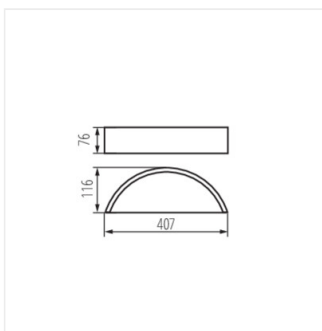

JASMIN WE-W

JASMIN WE-W