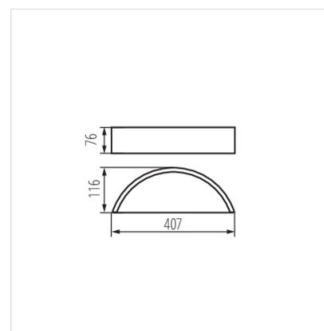

JASMIN W/M-W

JASMIN W/M-W