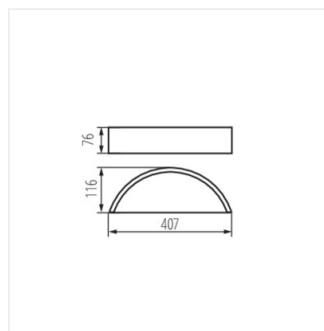

JASMIN W-W

JASMIN W-W