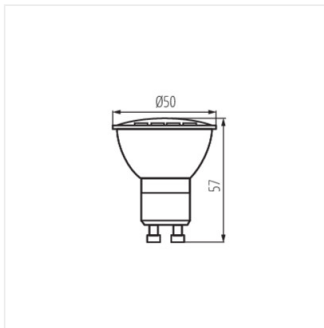

- Materiál difúzora: plast

GU10 N LED

Svetelný zdroj LED

GU10 N LED 6W-CW

GU10 N LED 6W-NW

GU10 N LED 6W-WW

GU10 N LED 8W-CW

GU10 N LED 8W-WW