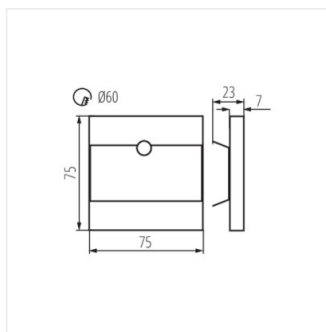

TERRA LED

Schodiskové LED svietidlo

TERRA LED PIR B-WW